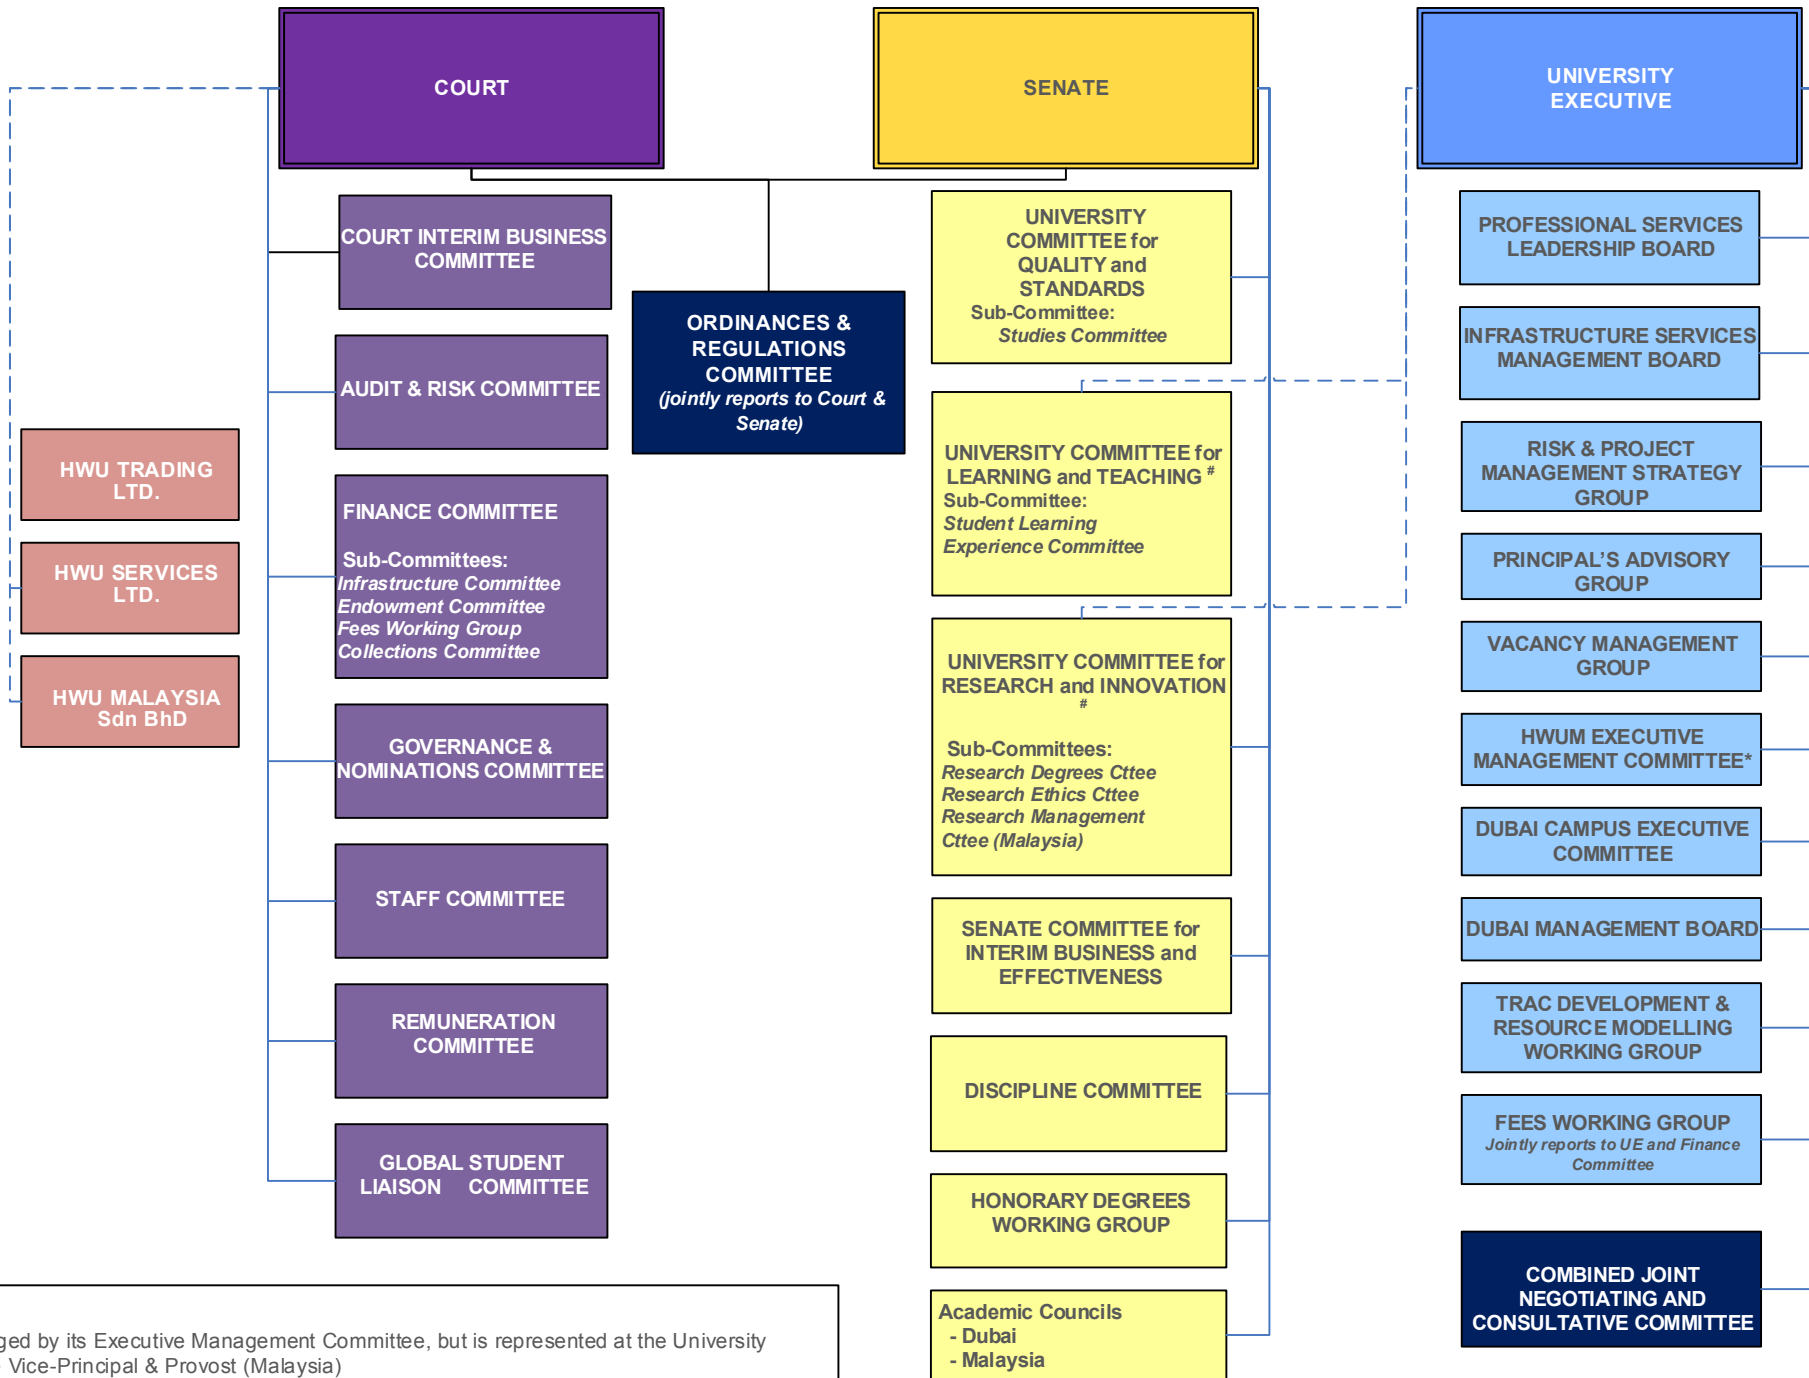

HERIOT-WATT UNIVERSITY GOVERNANCE STRUCTURE

* HWUM is managed by its Executive Management Committee, but is represented at the University Executive by the Vice-Principal & Provost (Malaysia)

UCLT and UCRI report on certain matters to the Senate and on other matters to the University Executive