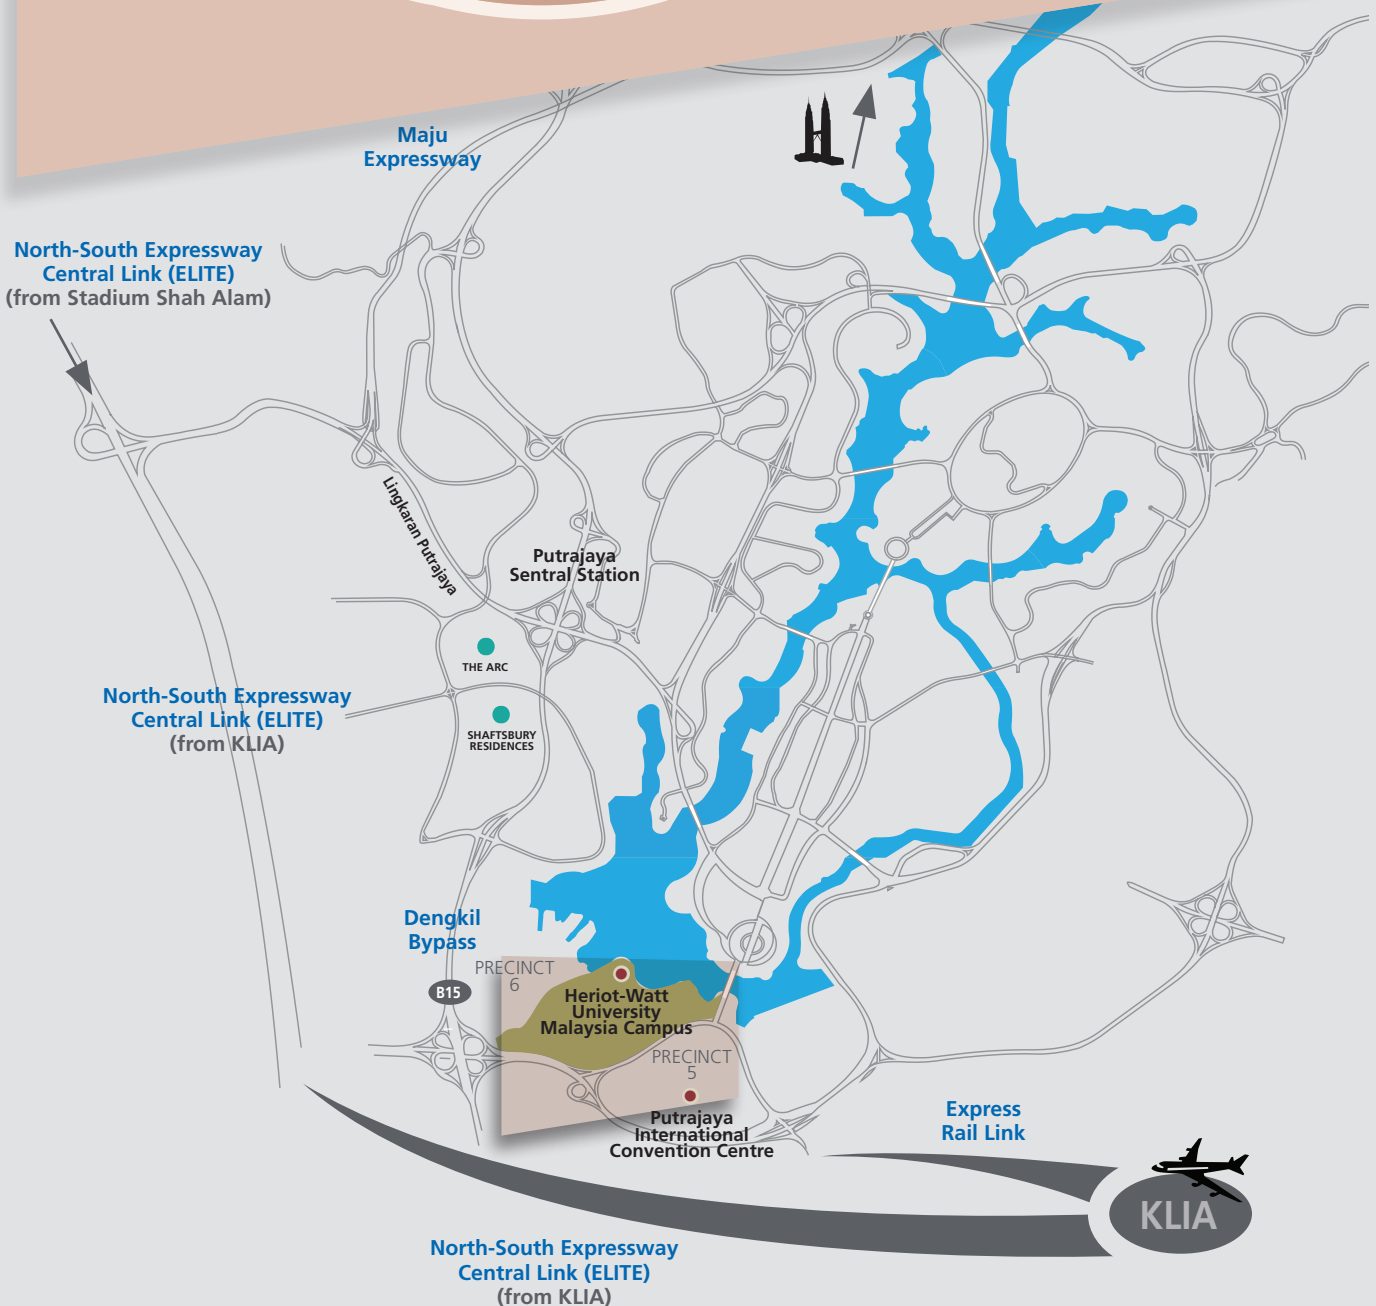

- Key**
- ROAD
  - LANDMARK
  - ✈️ KLIA
  - ACCOMMODATION

1, Jalan Venna P5/2  
 Precinct 5, 62200  
 Putrajaya,  
 Malaysia  
[www.hw.edu.my](http://www.hw.edu.my)

Latitude: 2.899305  
 Longitude: 101.6727019

## Route map to Heriot-Watt University Malaysia